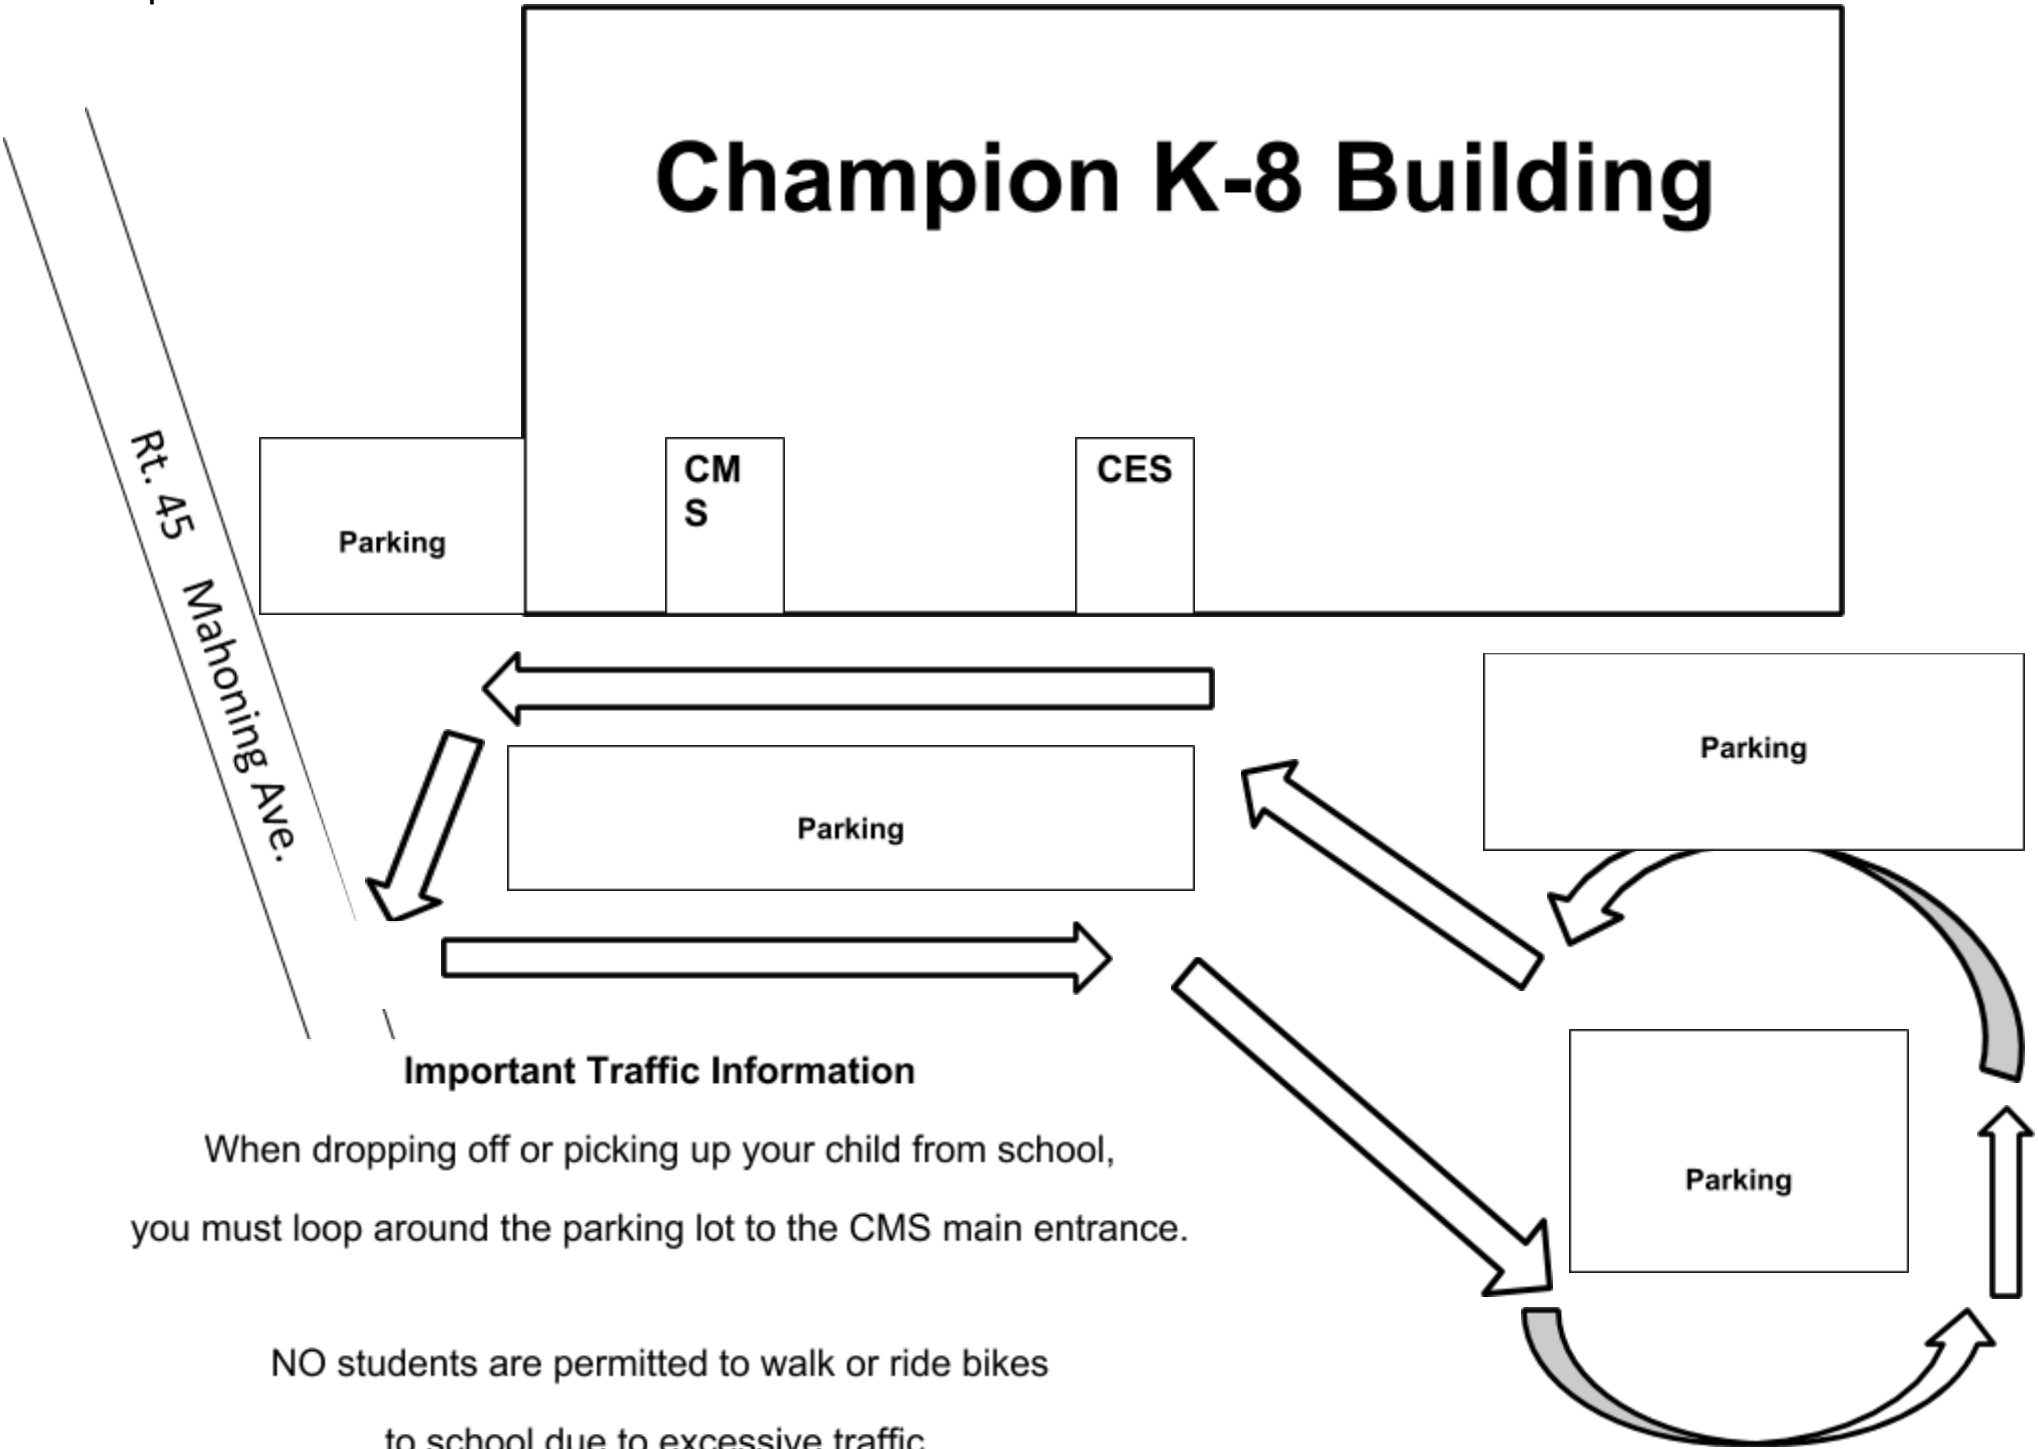

Note: Map is not to scale

Champion K-8 Building

Important Traffic Information

When dropping off or picking up your child from school, you must loop around the parking lot to the CMS main entrance.

NO students are permitted to walk or ride bikes to school due to excessive traffic.